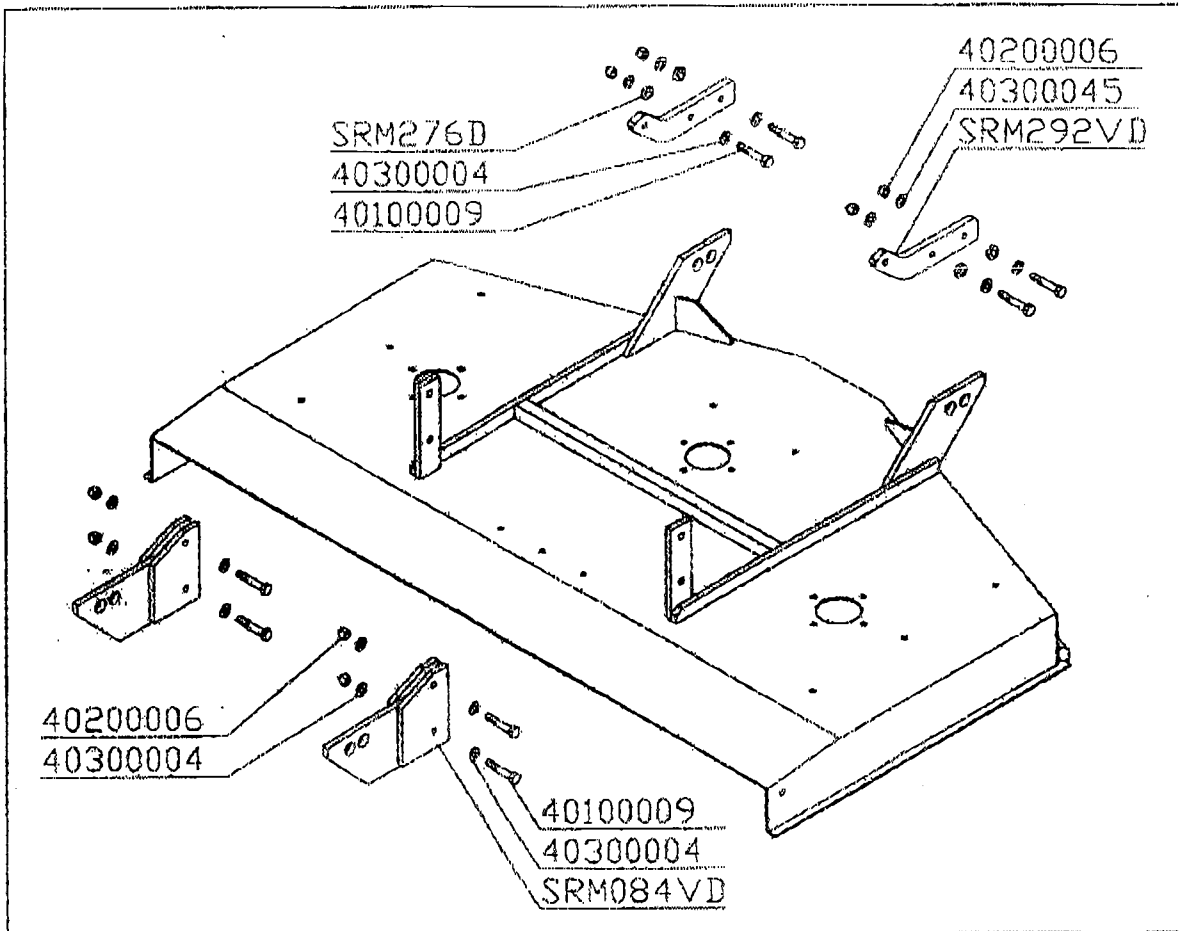

Dm 0Bk

KIT TO TRANSFORM REAR MOWER IN FRONT MOWER AND VICEVERSA

The kit is suitable to transform the rear mowers, rear discharge (PRM) and side discharge (SRM), into front mowers, rear discharge (FMRD) and side discharge (FM).
The kit is the same for the three dimensions 120, 150 e 180.